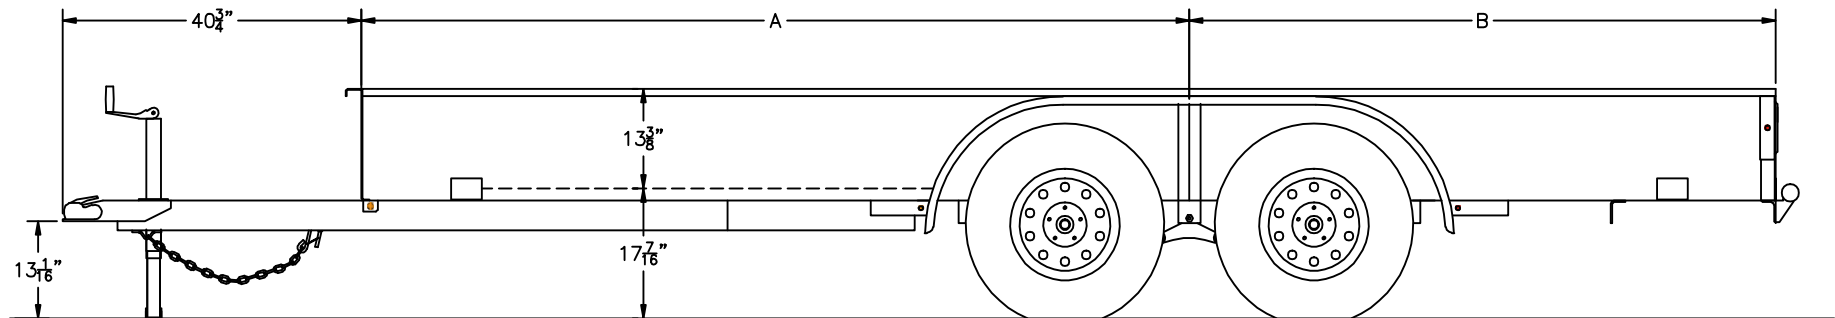

32STA		
	A	B
12'	84"	61"
14'	100"	69"
16'	113"	80"
18'	128"	89"

Dimensions are approximate and subject to change with various options and components. Deck height is shown as loaded.

32STA | SOLID-SIDE TANDEM AXLE UTILITY